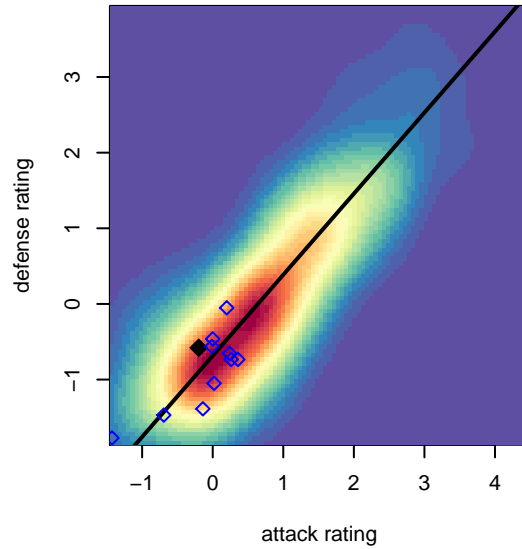

Seattle Celtic Black B05

Seattle Celtic
Seattle, WA
B05 total strength=687
attack=0.82 defense=0.56
fall league = PSPL Copa 1 – West U13

alt names used:
Seattle Celtic B05 Black

Venues played:
2017 PSPL Copa 1 – West U13

**attack and defense variance (black dot)
relative to other teams
and top 10 in region**

**attack and defense rating
relative to others at age
and all opponents in last 13 months**

Performance relative to 13 month average