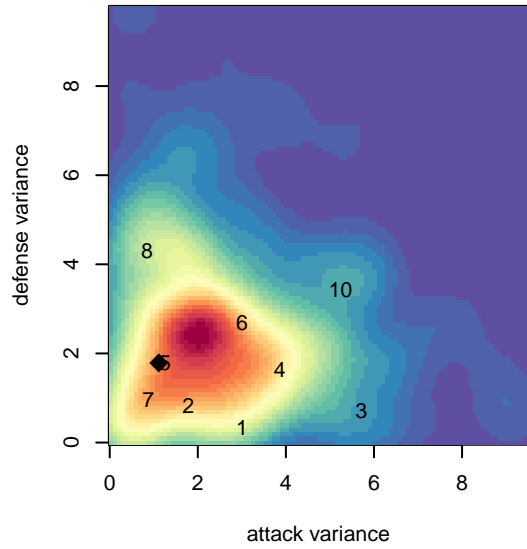

Seattle Celtic Black B05

Seattle Celtic
Seattle, WA
B05 total strength=687
attack=0.82 defense=0.56
fall league = PSPL Copa 1 – West U13

alt names used:
Seattle Celtic B05 Black

Venues played:
2017 PSPL Copa 1 – West U13

**attack and defense variance (black dot)
relative to other teams
and top 10 in region**

**attack and defense rating
relative to others at age
and all opponents in last 13 months**

Performance relative to 13 month average